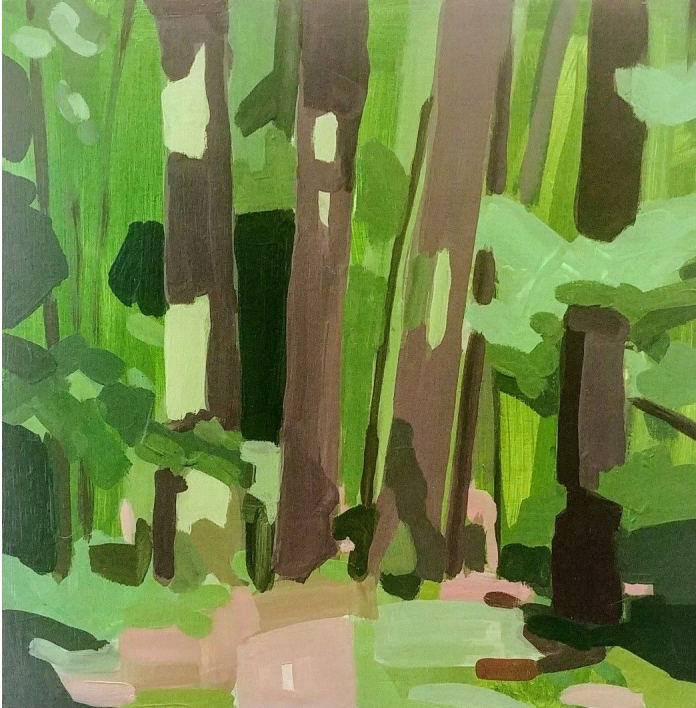

## Anne Ireland

My paintings are the result of observation informed by imagination—a place where the iconic is seen in the emotional context of mystery and surprise. There is a powerful energy when sky meets ground. To intensify that connection I strive to create a psychologically-nuanced atmosphere of unexpected color, giving it depth and consequence.

# CASCO BAY ARTISANS

INTERNATIONAL FINE ART GALLERY

Anne Ireland  
'Peaceful Pasture'  
Oil on Panel  
8"x8"  
SOLD

Anne Ireland  
'Sentries'  
Oil on Panel  
12"x12"  
\$770

# CASCO BAY ARTISANS

INTERNATIONAL FINE ART GALLERY

Anne Ireland  
'Out on a Ledge'  
Oil on Canvas  
24"x24"  
SOLD

Anne Ireland  
'Maine Cows Like Pink'  
Oil on Canvas 18"x24"  
\$2,310

# CASCO BAY ARTISANS

INTERNATIONAL FINE ART GALLERY

Anne Ireland  
'Blue Towel'  
Gouache on Panel  
10"x10"  
\$660

Anne Ireland  
'As It Is'  
Gouache on Panel  
10"x10"  
\$660