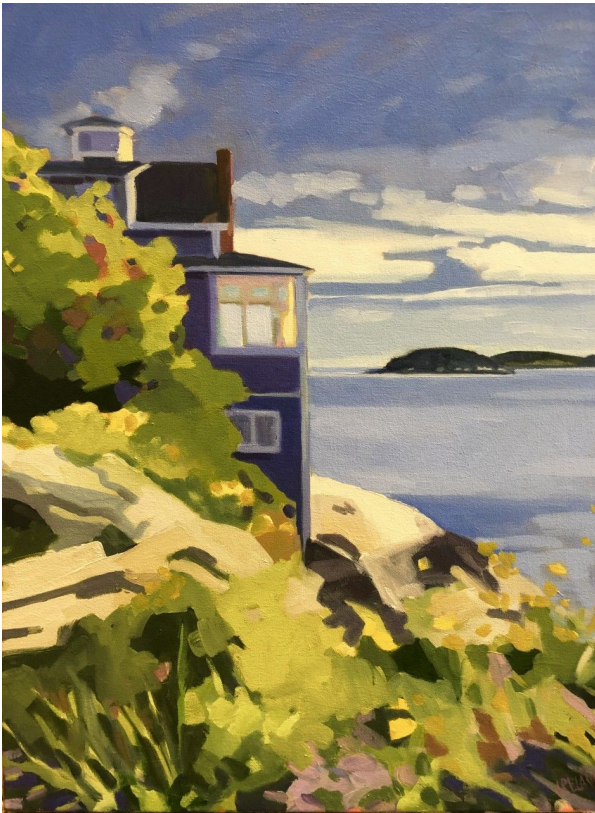

## Anne Ireland

My paintings are the result of observation informed by imagination—a place where the iconic is seen in the emotional context of mystery and surprise. There is a powerful energy when sky meets ground. To intensify that connection I strive to create a psychologically-nuanced atmosphere of unexpected color, giving it depth and consequence.

# CASCO BAY ARTISANS

INTERNATIONAL FINE ART GALLERY

Anne Ireland  
'Peaceful Pasture'  
Oil on Panel  
8"x8"  
SOLD

Anne Ireland  
'Sentries'  
Oil on Panel  
12"x12"  
\$770

# CASCO BAY ARTISANS

INTERNATIONAL FINE ART GALLERY

Anne Ireland  
'Blue Through & Through'  
Oil on Panel  
12"x12"  
\$1,210

Anne Ireland  
"Summer's End"  
Oil on Canvas  
30"x40"  
\$4,180

# CASCO BAY ARTISANS

INTERNATIONAL FINE ART GALLERY

Anne Ireland  
'Out on a Ledge'  
Oil on Canvas  
24"x24"  
SOLD

Anne Ireland  
'Maine Cows Like Pink'  
Oil on Canvas 18"x24"  
\$2,310